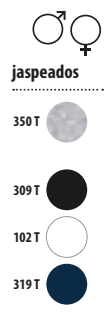

♂		S	M	L	XL	XXL	3XL
	A/B	70/48	72/51	74/54	76/57	78/60	80/63
		9 KG		58 X 36 X 35 CM			
	10	50					
♀		XS	S	M	L	XL	XXL
	A/B	62/38	64/41	66/44	68/47	70/50	72/53
		8 KG		52 X 32 X 40 CM			
	10	50