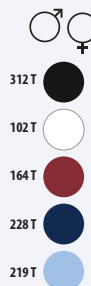

SOL'S EXCESS

17020

POPELÍN STRETCH 140

97% algodón - 3% elastano

	XS	S	M	L	XL	XXL	3XL
A/B	62/45	64/48	66/51	68/54	70/57	72/60	73/63

4,3 KG
55 X 36 X 17 CM

SOL'S BROADWAY

17030

POPELÍN STRETCH 140

97% algodón - 3% elastano

	S	M	L	XL	XXL	3XL	4XL	5XL
A/B	76/54	78/57	80/60	82/63	84/66	86/69	88/72	88/75

	S	M	L	XL	XXL	3XL	4XL	5XL
cm	37-38	39-40	41-42	43-44	45-46	47-48	49-50	50/51

6,1 KG
57 X 37 X 30 CM