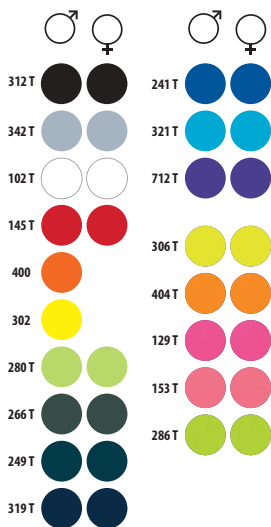

18 COLORES Y 8 TALLAS

SOL'S SPORTY 11939

MALLA POLIÉSTER 140
100% poliéster transpirable

♂		XXS	XS	S	M	L	XL	XXL	3XL
	A/B	66/44	68/47	70/50	72/53	74/56	76/59	78/62	80/65
		8,7 KG		55 X 36 X 23 CM					
		10	50						

SOL'S SPORTY Women 01159

MALLA POLIÉSTER 140
100% poliéster transpirable - Dry fit

♀		XS	S	M	L	XL	XXL
	A/B	60/41	62/44	64/47	66/50	68/53	70/56
		5 KG		56 X 37 X 23 CM			
		10	50