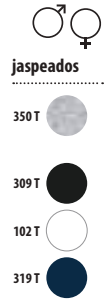

♂		S	M	L	XL	XXL	3XL
	A/B	70/48	72/51	74/54	76/57	78/60	80/63
		9 KG		58 X 36 X 32 CM			
	10	50					
♀		XS	S	M	L	XL	XXL
	A/B	62/38	64/41	66/44	68/47	70/50	72/53
		7 KG		52 X 32 X 40 CM			
	10	50